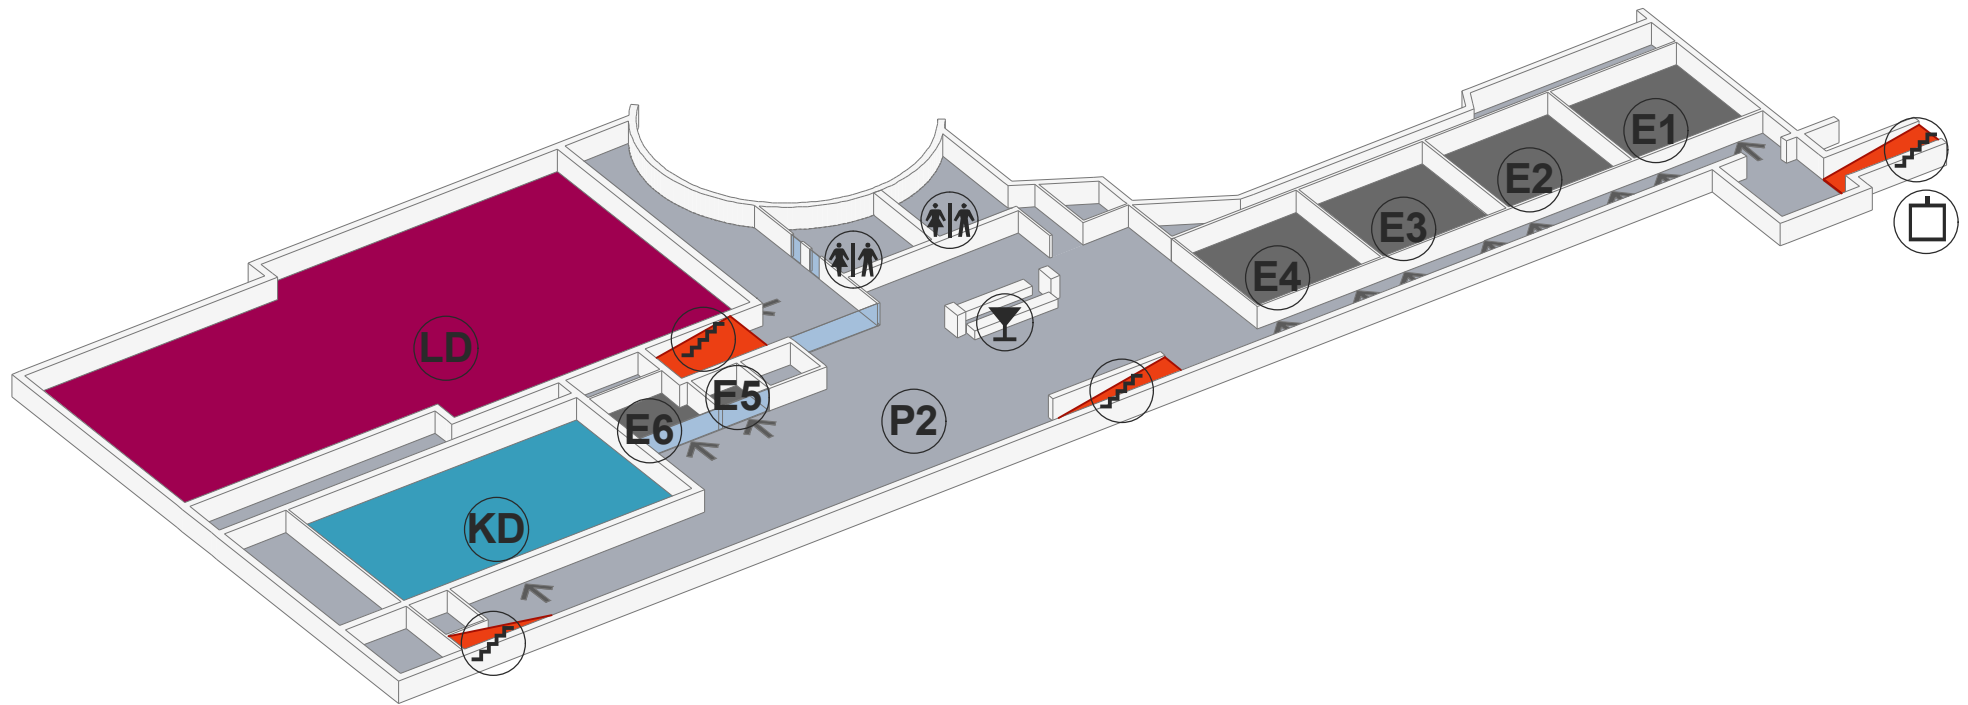

cankarjev dom

Cultural and Congress Centre
Prešernova 10, 1000 Ljubljana Slovenia

CONGRESS
AND EVENTS
MANAGEMENT

-  Toilette
-  Cloakroom
-  Lift
-  Bar
-  CD Entrance
-  Hall Entrance
-  Stairway

-2 | Foyer II

- LD Linhart Hall Stalls
- KD Kosovel Hall
- P2 Foyer II
- E Conference Rooms 1–6