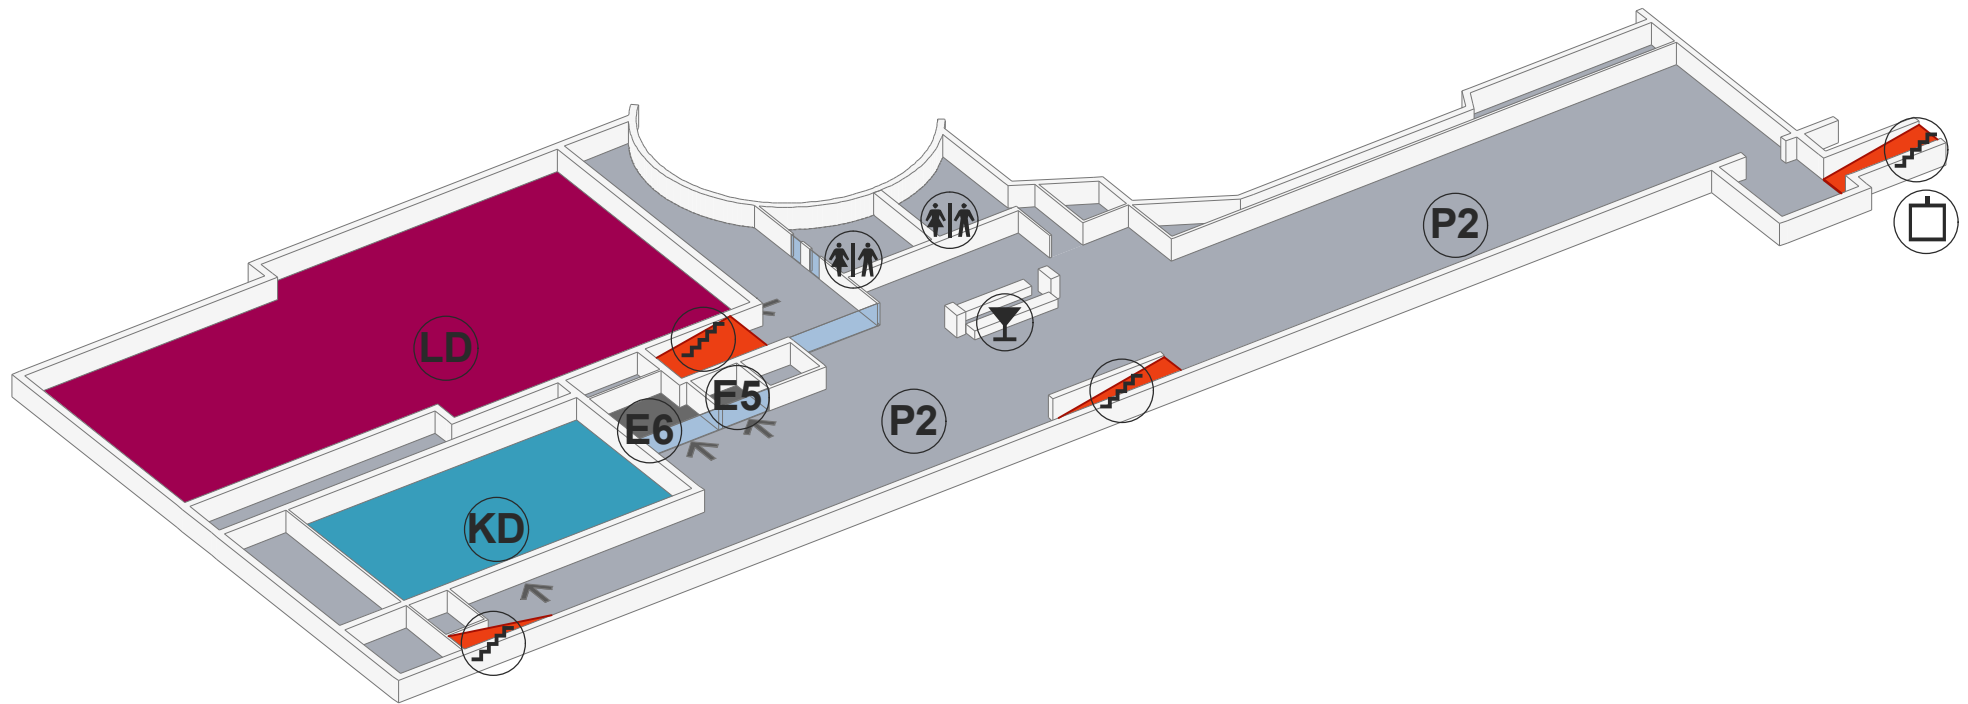

cankarjev dom

Cultural and Congress Centre
Prešernova 10, 1000 Ljubljana Slovenia

CONGRESS
AND EVENTS
MANAGEMENT

-  Toilette
-  Cloakroom
-  Lift
-  Bar
-  CD Entrance
-  Hall Entrance
-  Stairway

-2 | Foyer II

LD	Linhart Hall Stalls
KD	Kosovel Hall
P2	Foyer II
E	Conference Rooms 1–6