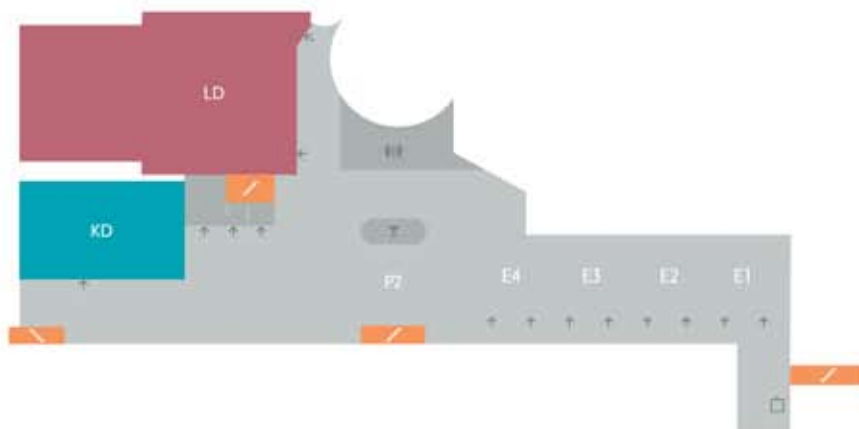

**5**  
 KC Club CD *from Edvardova St.*  
 ter. terrace

**0** ground floor  
 1 Entrance 1 *from Podbabska St.*  
 2 Entrance 2 *from Bělohorská St.*  
 4 Entrance 4 stage entrance  
 6 Entrance 6 employee entrance  
 VS Grand Reception Hall  
 GD Gallus Hall circle and balcony  
 GC CD Gallery  
 LN Lili Novy Club *from Pačova*  
 DP Duša Počkaj Hall  
 rec. reception

**-1** Foyer I  
 3 Entrance 3 *from Malá Pstroužská*  
 5 Entrance 5 *from Gensburk St.*  
 P1 Foyer I  
 GD Gallus Hall stalls  
 LD Linhart Hall balcony  
 SD Stih Hall  
 MG Small Gallery  
 IC CD Info Centre and Box Office  
 KC CD Club *from Stih Hall*  
 M conference rooms 1-4

**-2** Foyer II  
 LD Linhart Hall stalls  
 KD Kosovel Hall  
 P2 Foyer II  
 E conference rooms 1-4  
 WC  
 cloakroom  
 lift  
 bar  
 + CD entrance  
 → Hall entrance  
 ↗ stairway