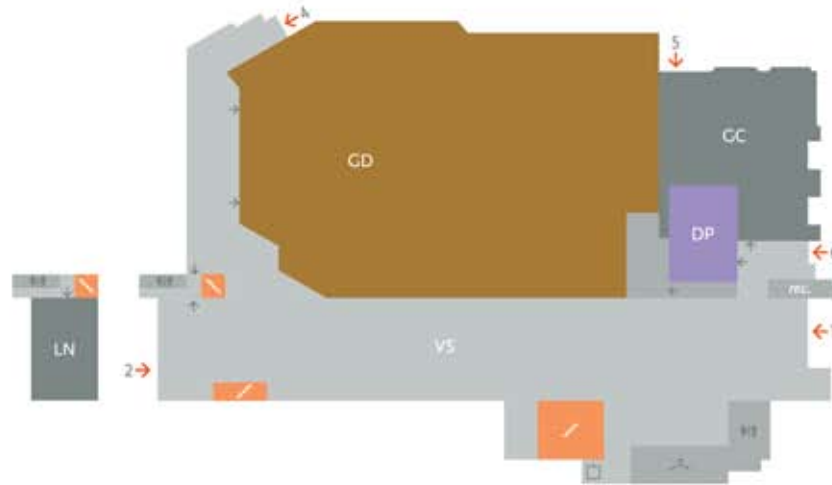

**5**  
 KC Club CD *from Edvardova St.*  
 ter. terrace

**0** ground floor  
 1 Entrance 1 *from Podbabska St.*  
 2 Entrance 2 *from Bělohorská St.*  
 4 Entrance 4 stage entrance  
 6 Entrance 6 employee entrance  
 VS Grand Reception Hall  
 GD Gallus Hall circle and balcony  
 GC CD Gallery  
 LN Lili Novy Club *from Pačova*  
 DP Duša Počkaj Hall  
 rec. reception

**-1** Foyer I  
 3 Entrance 3 *from Malá Pstroužská*  
 5 Entrance 5 *from Gensburk St.*  
 P1 Foyer I  
 GD Gallus Hall stalls  
 LD Linhart Hall balcony  
 SD Stih Hall  
 MG Small Gallery  
 IC CD Info Centre and Box Office  
 KC CD Club *from Stih Hall*  
 M conference rooms 1-4

**-2** Foyer II  
 LD Linhart Hall stalls  
 KD Kosovel Hall  
 P2 Foyer II  
 E conference rooms 1-4  
 WC  
 cloakroom  
 lift  
 bar  
 + CD entrance  
 → Hall entrance  
 ↗ stairway