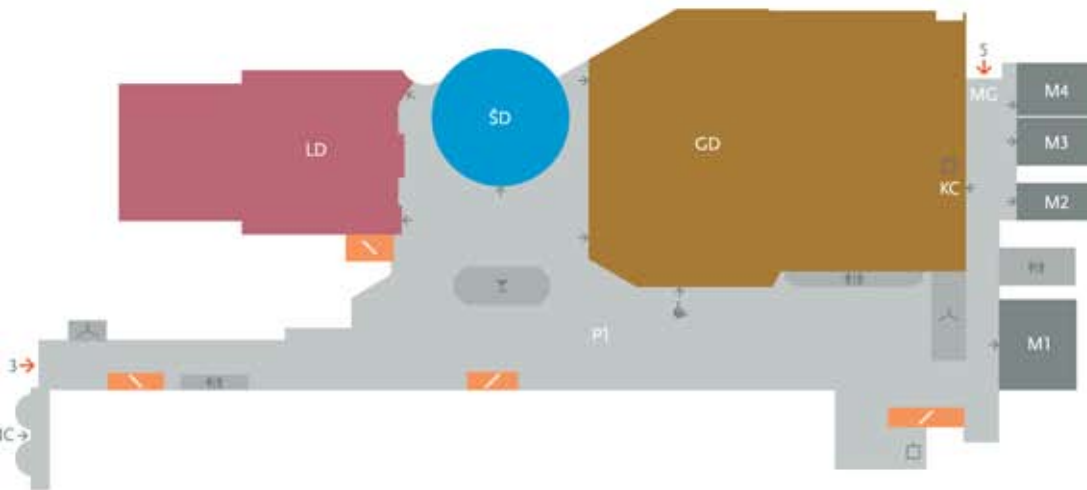

**5**  
 KC Club CD *from Edvardova St.*  
 ter. terrace

**0** ground floor  
 1 Entrance 1 *from Podbabska St.*  
 2 Entrance 2 *from Bělohorská St.*  
 4 Entrance 4 stage entrance  
 6 Entrance 6 employee entrance  
 VS Grand Reception Hall  
 GD Gallus Hall circle and balcony  
 GC CD Gallery  
 LN Lili Novy Club *from Pačova*  
 DP Duša Počkaj Hall  
 rec. reception

**-1** Foyer I  
 3 Entrance 3 *from Malá Pstroužská*  
 5 Entrance 5 *from Gensburk St.*  
 P1 Foyer I  
 GD Gallus Hall stalls  
 LD Linhart Hall balcony  
 SD Stih Hall  
 MG Small Gallery  
 IC CD Info Centre and Box Office  
 KC CD Club *from Stih Hall*  
 M conference rooms 1-4

**-2** Foyer II  
 LD Linhart Hall stalls  
 KD Kosovel Hall  
 P2 Foyer II  
 E conference rooms 1-4  
 WC  
 cloakroom  
 lift  
 bar  
 + CD entrance  
 → Hall entrance  
 ↗ stairway